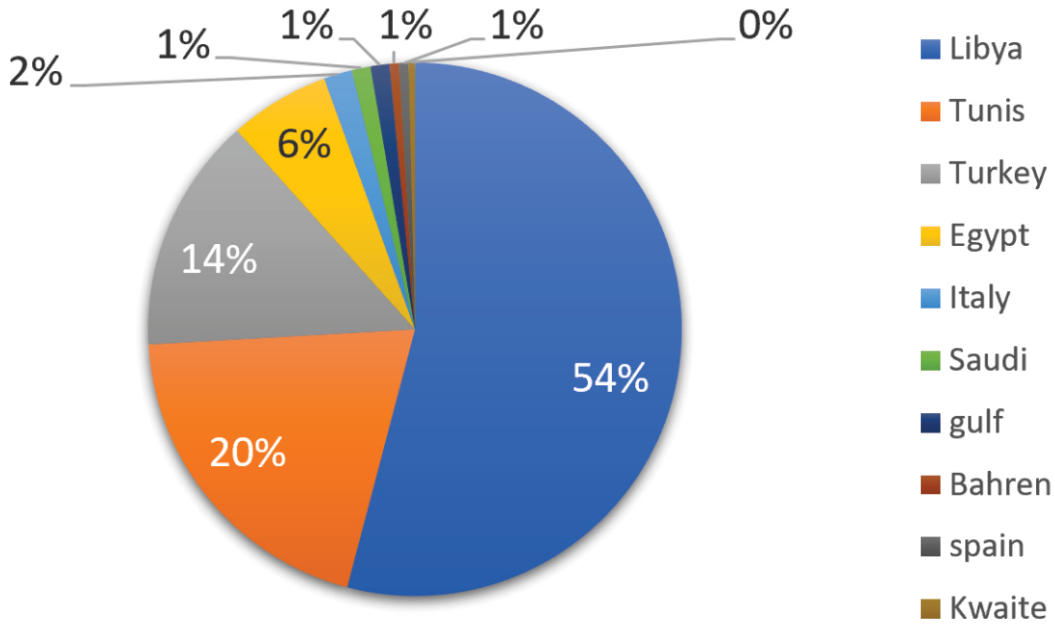

Percentage of International Exhibitor 2012 - 2021