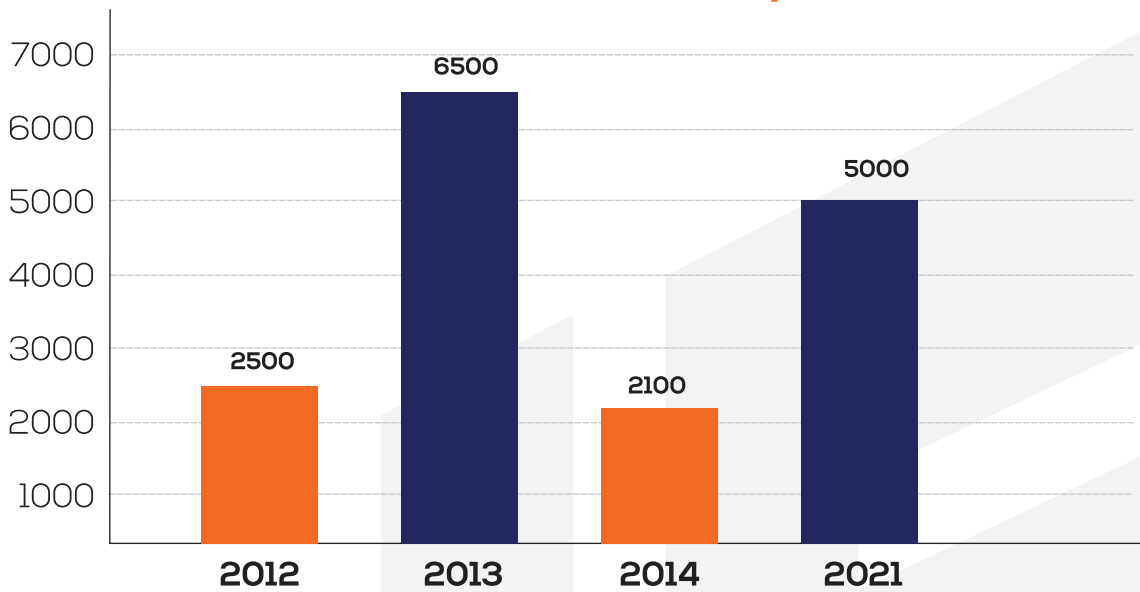

Tripoli - Libya

227 Total participates

Libya **109** Company
Tunis **105** Company
Turkey **13** Company

Total Area
5000 m²

Total Visitor
+13000

Total of Exhibitor / Year

Total of Exhibition Area / SQM

Total Visitors