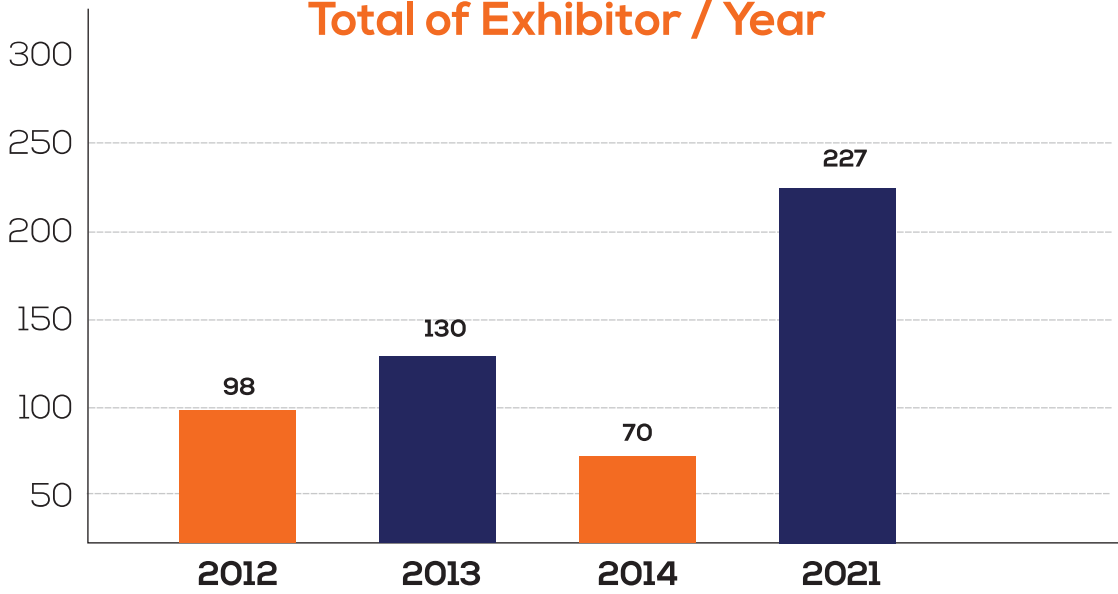

Tripoli - Libya

227 Total participates

Libya **109** Company
Tunis **105** Company
Turkey **13** Company

Total Area
5000 m²

Total Visitor
+13000

Total of Exhibitor / Year

Total of Exhibition Area / SQM

Total Visitors