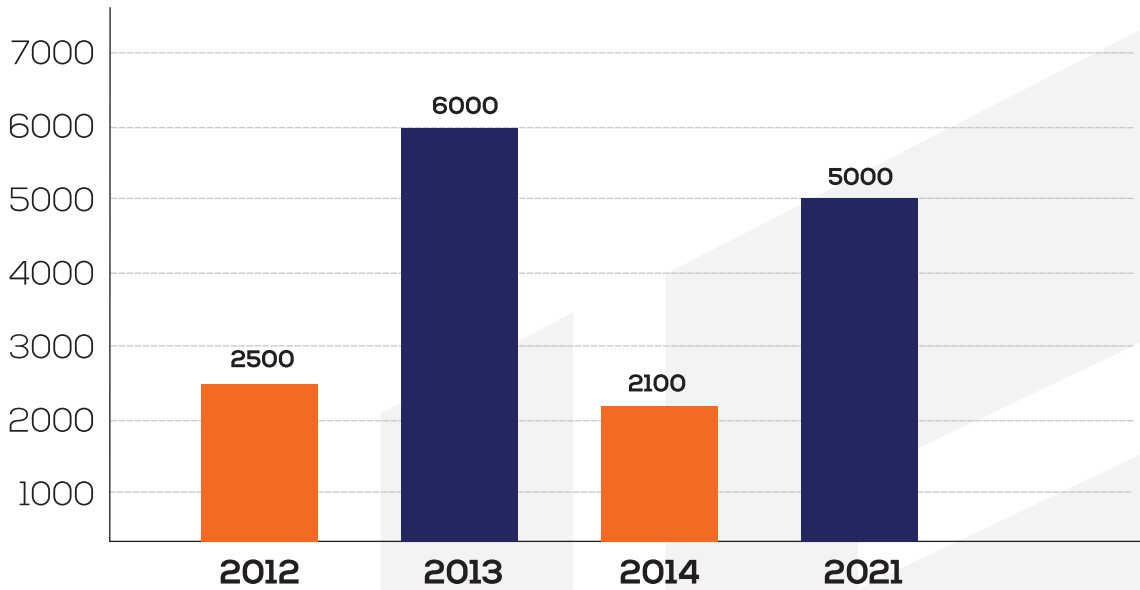

Libya **36** Company
Turkey **34** Company

Total Visitor **+5000**

w w w . l c e x p o . l y

4th Libya Construction Expo **2021**

Tripoli - Libya

227 Total Exhibitors

Libya **109** Company
Tunis **105** Company
Turkey **13** Company

Total Area
5000 m²

Total Visitor
+13000

Total of Exhibitor / Year

Total of Exhibition Area / SQM

Total Visitors

Organizers

ADD International
+218 91 215 0275
sales@add-events.ly