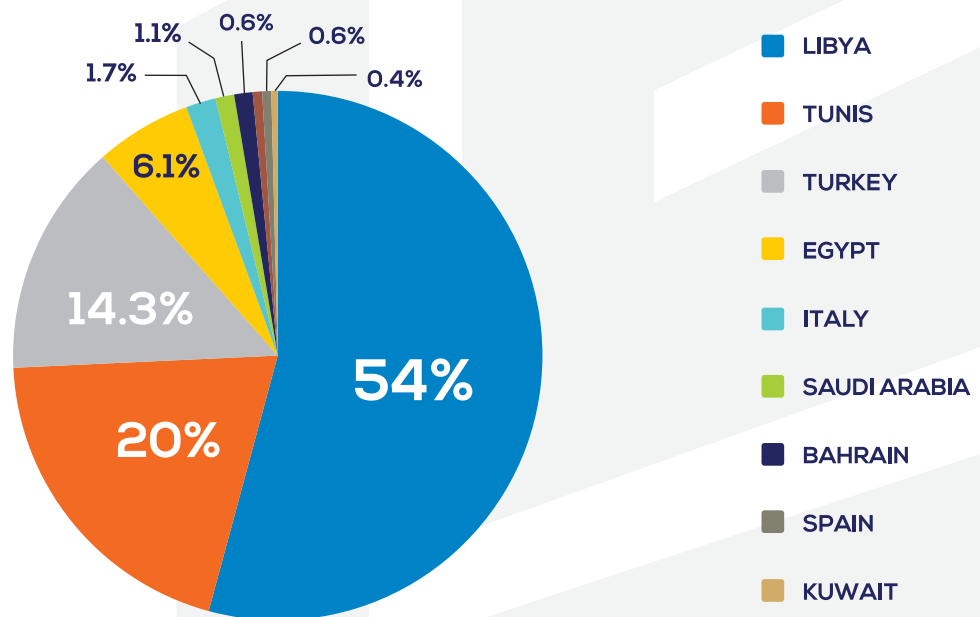

Percentage of International Exhibitor 2012 - 2021

1st Libya Construction Expo 2012

Benghazi - Libya

98 Total Exhibitors

Total Area **2500 m²**

Libya 67 Company
Egypt 23 Company
Saudi Arabia 4 Company
Bahrein 3 Company
Kuwait 2 Company