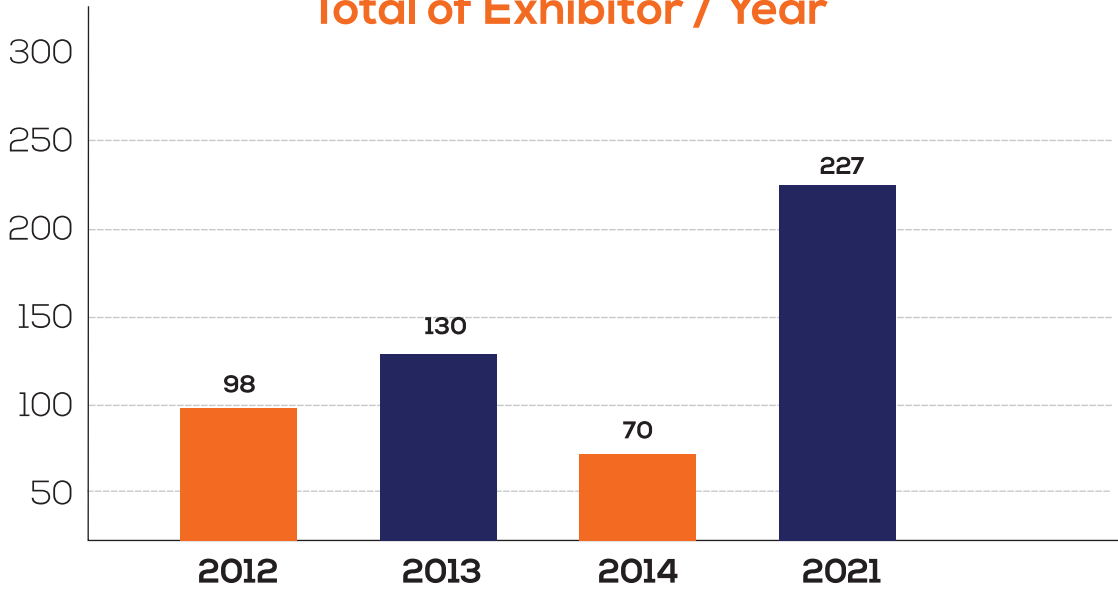

Libya **36** Company
Turkey **34** Company

Total Visitor **+5000**

w w w . l c e x p o . l y

4th Libya Construction Expo **2021**

Tripoli - Libya

227 Total Exhibitors

Libya **109** Company
Tunis **105** Company
Turkey **13** Company

Total Area
5000 m²

Total Visitor
+13000

Total of Exhibitor / Year

Total of Exhibition Area / SQM

Total Visitors

Organizers

ADD International
+218 91 215 0275
sales@add-events.ly